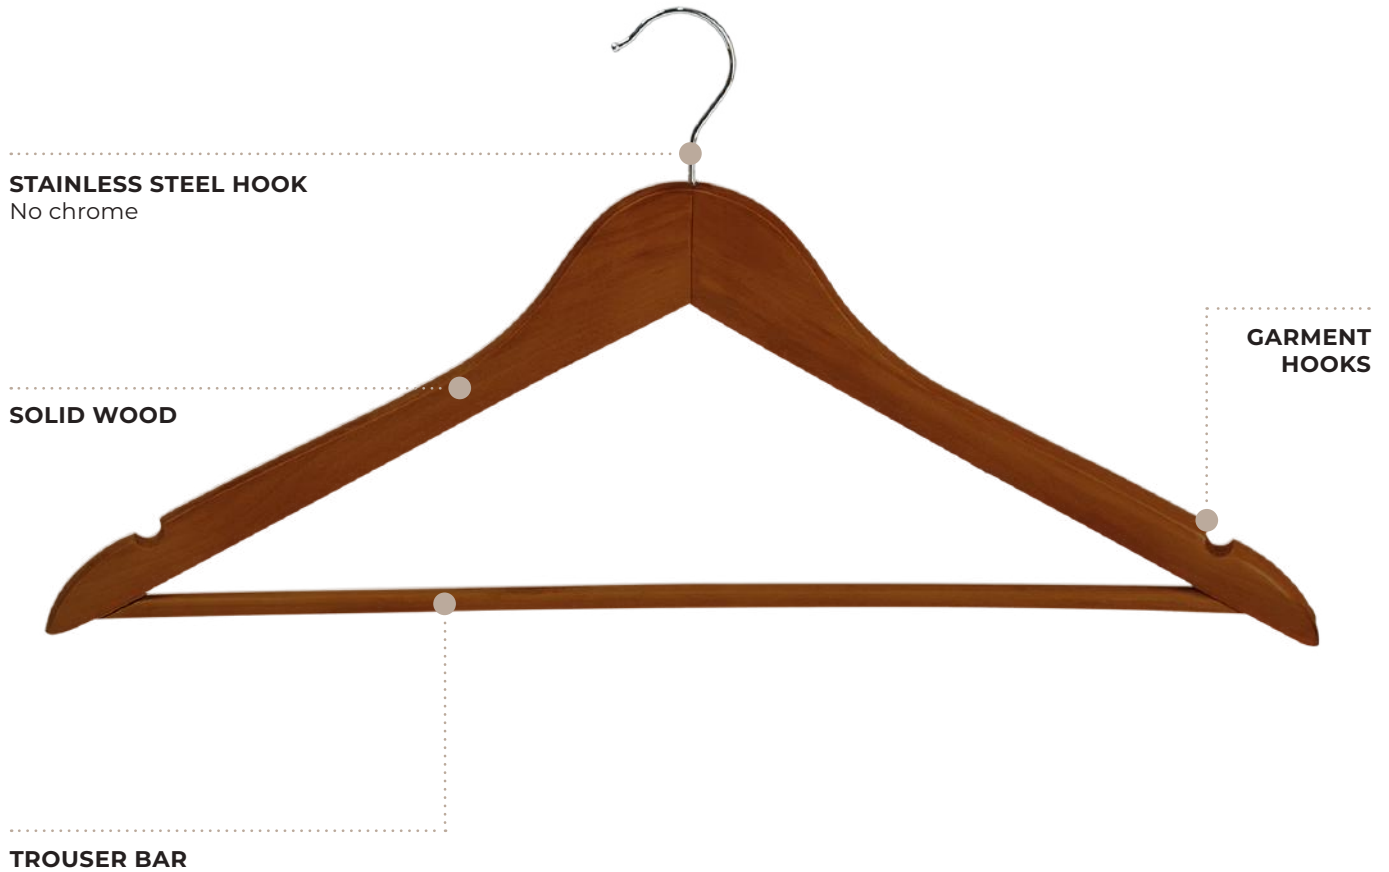

CHELSEA

Guest Hanger

CORBY

Specification
Dark Wood
0.10kg

CHELSEA

Guest Hanger

CORBY

ABOUT THIS PRODUCT

The Chelsea Guest Hanger offers a stylish, eco-friendly solution for your hotel rooms. Made from solid wood, this dark wood hanger features a standard hook, a trouser bar, and integrated garment hooks for easy organization. Durable and sustainable, it's the perfect choice for enhancing your guests' experience.