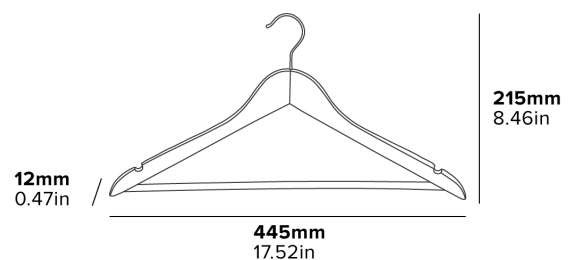

CHELSEA

Guest Hanger

CORBY

Specification
Dark Wood
0.10kg

CHELSEA

Guest Hanger

CORBY

ABOUT THIS PRODUCT